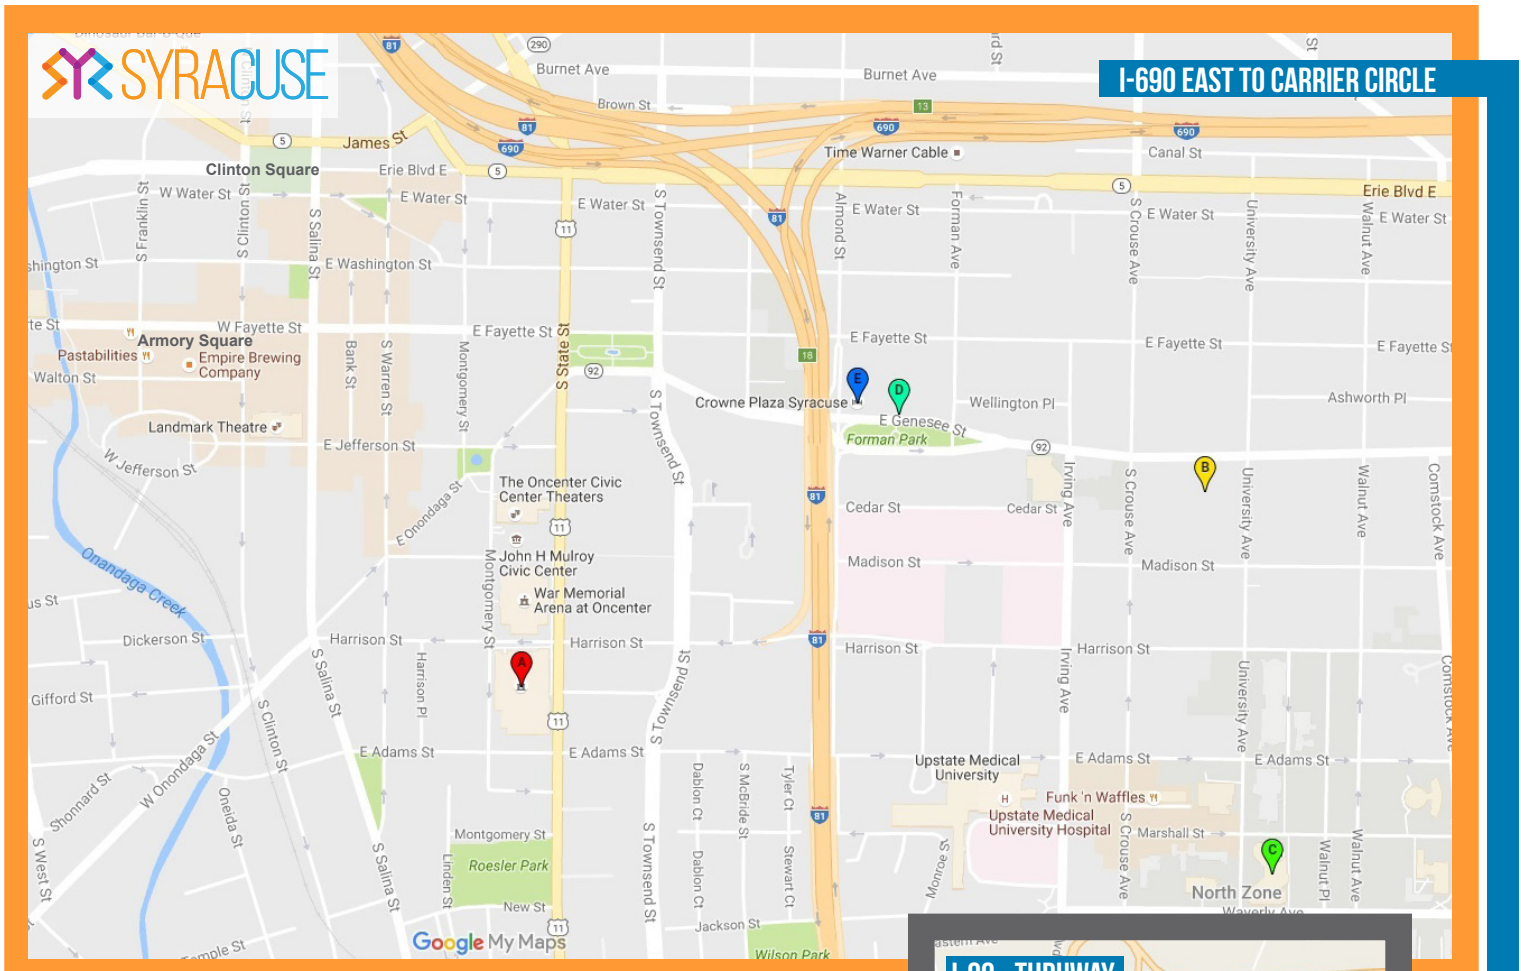

MAKE
MEMORIES
ON HISTORIC
STREETS.

DOWNTOWN MAP

WELCOME
AMERICAN LEGION

KEY

- THE ONCENTER - CONVENTION CENTER
- CROWNE PLAZA
- GENESEE GRANDE (LEGION HQ)
- DOUBLETREE (SON'S HQ)
- SHERATON UNIVERSITY (AUX HQ)
- PARKVIEW