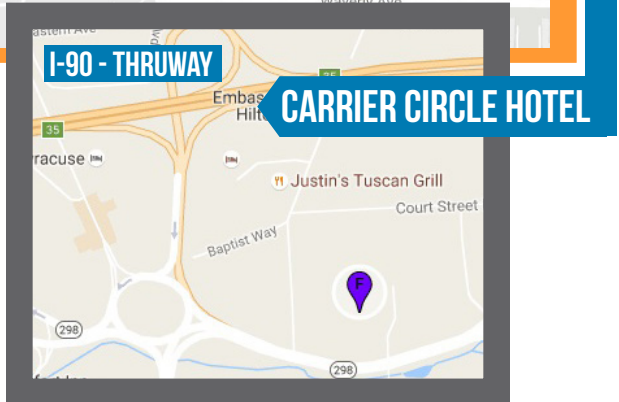

MAKE
MEMORIES
ON HISTORIC
STREETS.

DOWNTOWN MAP

WELCOME
AMERICAN LEGION

KEY

- THE ONCENTER - CONVENTION CENTER
- CROWNE PLAZA
- GENESEE GRANDE (LEGION HQ)
- DOUBLETREE (SON'S HQ)
- SHERATON UNIVERSITY (AUX HQ)
- PARKVIEW